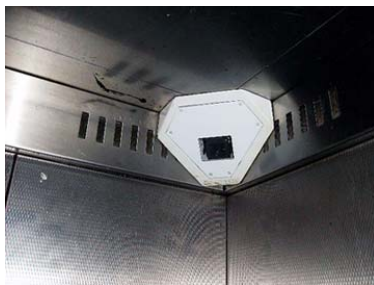

Corner Mount No Grip + Bullet Cameras: Indispensable Duo For Criminal Prosecutions

David Gonzalez, Director of Business Development at Tri-Ed / Northern Video Distribution, evaluated the Bosch cameras and discovered that the Bullet Cameras reliably captured high-quality prosecutable images under poor lighting conditions, while the Bosch Corner Mount No Grip Cameras were highly resistant to vandalism.

- EX36 Corner Mount No Grip cameras’ steel construction can protect against even the most brutal attempt to destroy, detach, or disable the camera
- WZ20 bullet cameras deliver 45m(150ft) of high performance night